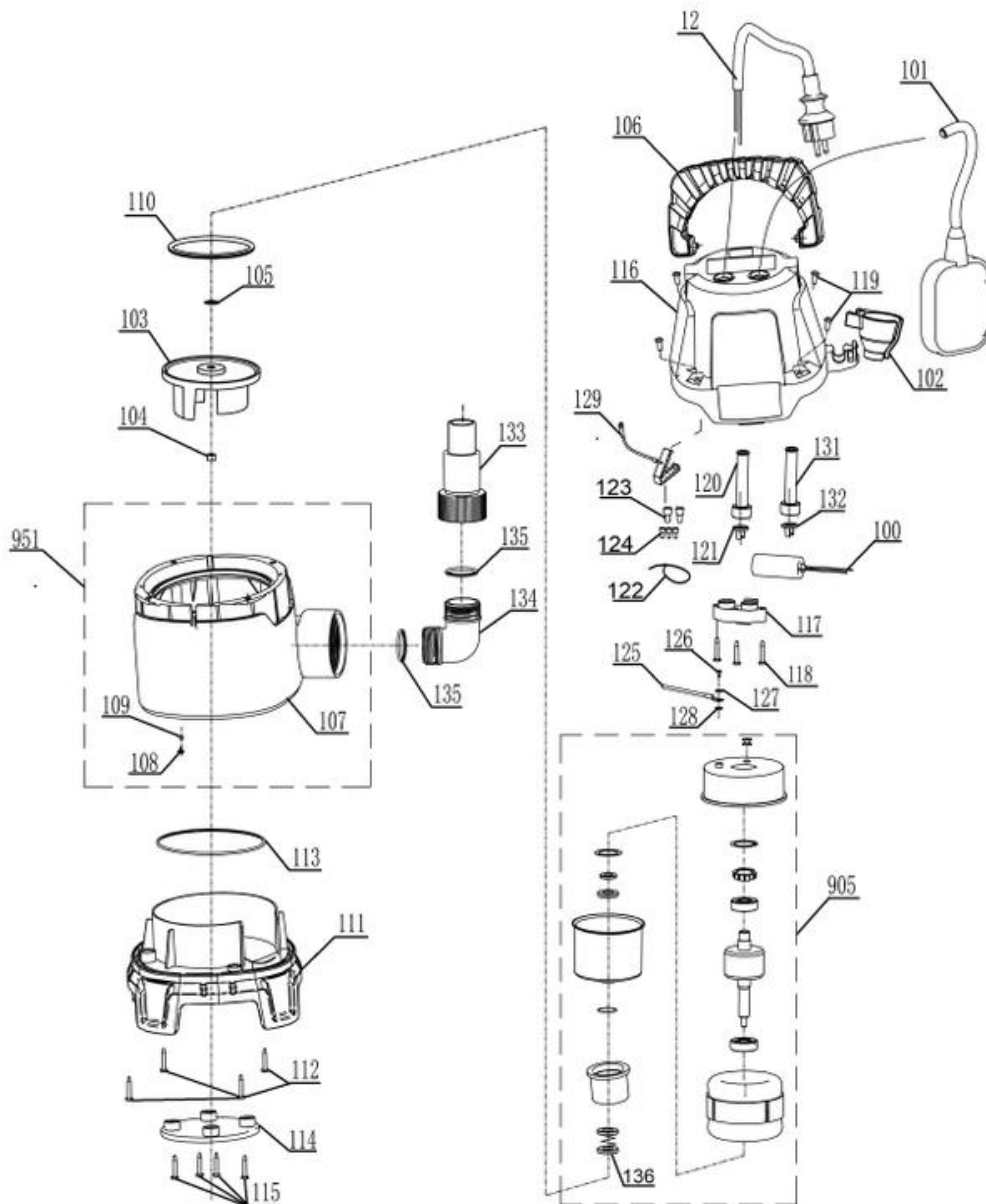

iSC GmbH
Customer Service
Eschenstraße 6
94405 Landau/Isar

Telephone:
Email:

+49 9951 959 2019
service-de@einhell.com

Dirt Water Pump
GC-DP 3325

Article number: 4181530
Ident number: 21010

Spare parts

Pos	Art.	Ident number	Product Name
	418153001099	00000	color box
012	418153001012	00000	power cable 230 V
100	418153001100	00000	capacitor 8 μ F
101	418153001101	00000	float switch
102	418153001102	00000	fixing bracket
103	418153001103	00000	pump wheel
104	418153001104	00000	locknut
105	418153001105	00000	standard washer
106	418153001106	00000	carrying handle
110	418153001110	00000	o-ring
111	418153001111	00000	housing base
112	418153001112	00000	screw
113	418153001113	00000	o-ring
114	418153001114	00000	intake fence
115	418153001115	00000	screw
116	418153001116	00000	capacitor housing
117	418153001117	00000	fitting capacitor
118	418153001118	00000	screw
119	418153001119	00000	sems screw
120	418153001120	00000	tension relief
121	418153001121	00000	fastening plate
122	418153001122	00000	cable tie
123	418153001123	00000	crimp terminal A
124	418153001124	00000	crimp terminal B
125	418153001125	00000	PE / earth conductor cable
126	418153001126	00000	screw
127	418153001127	00000	spring washer
128	418153001128	00000	toothed lock washer
129	418153001129	00000	earthing connection
131	418153001131	00000	tension relief
132	418153001132	00000	fastening plate
133	418153001133	00000	hose connection 1 1/2"
134	418153001134	00000	connection angle
135	418153001135	00000	o-ring
905	418153001905	00010	Complete Engine Assembly
951	418153001951	00010	Pump housing assembly

Complete Engine Assembly

Article number: 418153001905
Ident number: 00010

Spare parts

Pos	Art.	Ident number	Product Name
136	418153001136	00000	mechanical seal

Pump housing assembly

Article number: 418153001951
Ident number: 00010

Spare parts

Pos	Art.	Ident number	Product Name
107	418153001107	00000	pump housing
108	418153001108	00000	screw
109	418153001109	00000	ball